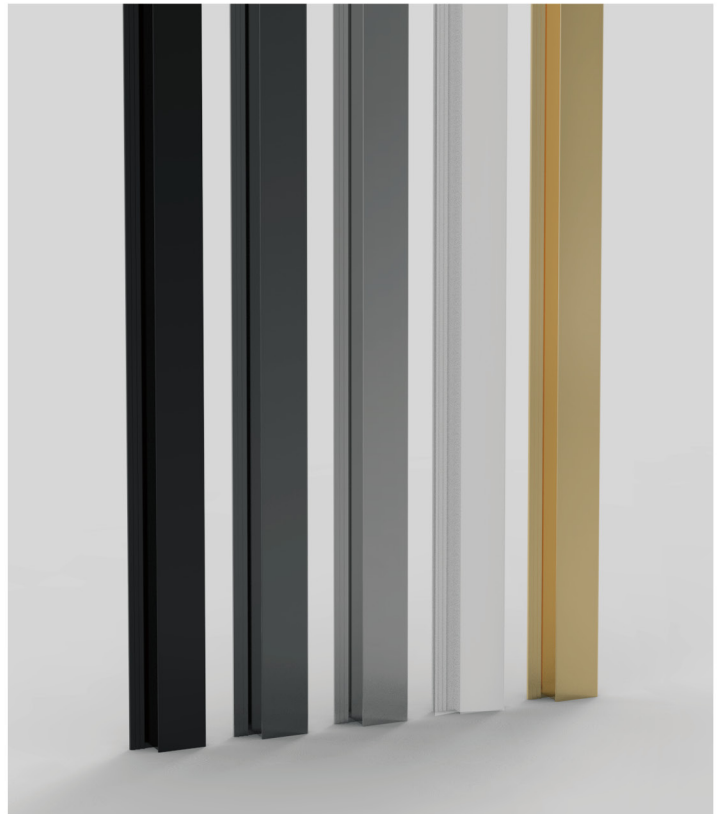

Product Introduction

This handle highlights the Bauhaus style, showing off the modern home on the preferred taste and modernism personality.

There are five colors: white, black, brushed steel, aluminum and bright gold.

Product Introduction

This handle features rhombus design, exquisite and fashionable, and is very easy to grip.

Its edges have been manually polished and are very smooth.

There are five colors: white, black, brushed steel, aluminum and bright gold.

**PURE HANDLESS
SYSTEM**

MEATON

RD3000

Handle Series

Product Introduction

This profile is used for hanging cabinets.

It is made of high-quality aluminum and available in 3000 and 4100mm lengths.

There are five colors: white, black, brushed steel, aluminum and bright gold.

It is made of high-quality aluminum and available in 3000 and 4100mm lengths.

There are five colors: white, black, brushed steel, aluminum and bright gold.

information

L	3000	4100
Aluminum		
Brushed steel		
White		
Black matt		
Bright gold		
Material	Aluminum	
Package	10	