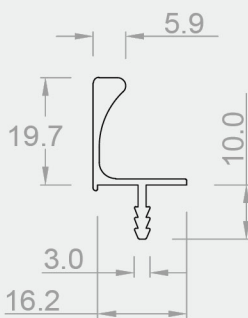

L	3000	4100
Aluminum		
Brushed steel		
White		
Black matt		
Bright gold		
Material	Aluminum	
Package	10