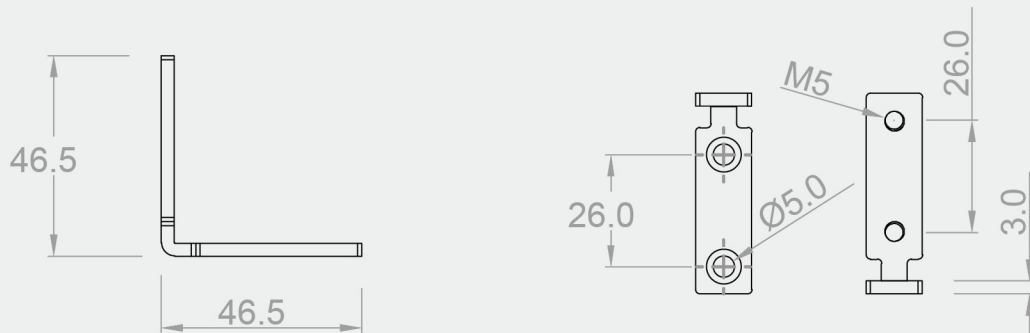

information