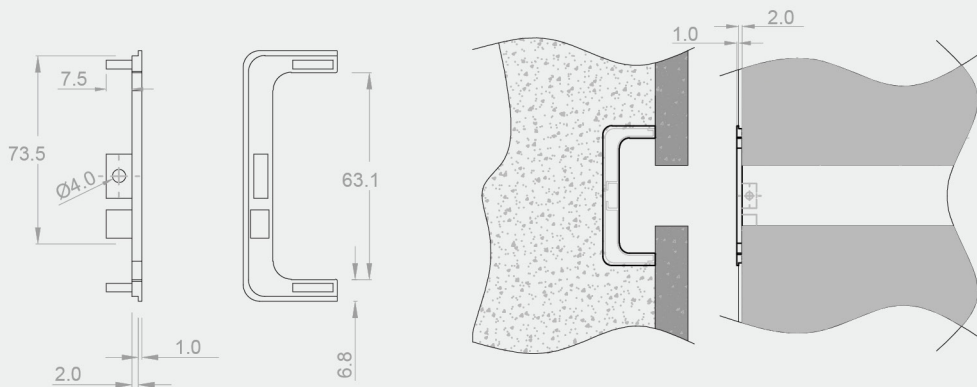

information

BRACKET FOR HORIZONTAL PROFILES

RD5001

Product Introduction

A bracket makes it possible to mount horizontal C and L profiles both inside the body walls and to the partitions.

The bracket can also be used to connect two profiles horizontally at right angles.