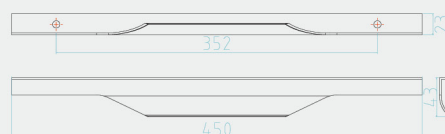

RD1017

Technical specifications:

Material: Aluminum

Size: 450

matt

BL
black

polished