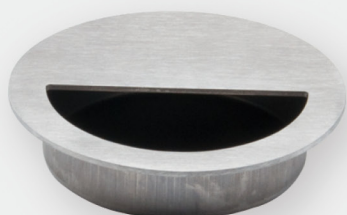

Technical specifications:

Material: stainless steel

Size: 102x51

RD4018

Technical specifications:

Material: stainless steel

Size: 65

RD4019