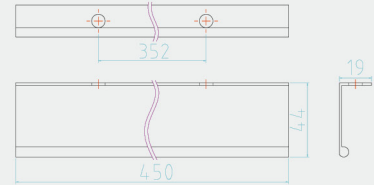

information

BRACKET FOR HORIZONTAL PROFILES

RD5001

Product Introduction

A bracket makes it possible to mount horizontal C and L profiles both inside the body walls and to the partitions.

The bracket can also be used to connect two profiles horizontally at right angles.

information

RD1011/ RD1010/ RD1022

Aluminum handle series

RD1011

Technical specifications:

Material: Aluminum

Size: 450

RD1010

Technical specifications:

Material: Aluminum

Size: 450

RD1022

Technical specifications:

Material: Aluminum

Size: 450

HANDLE