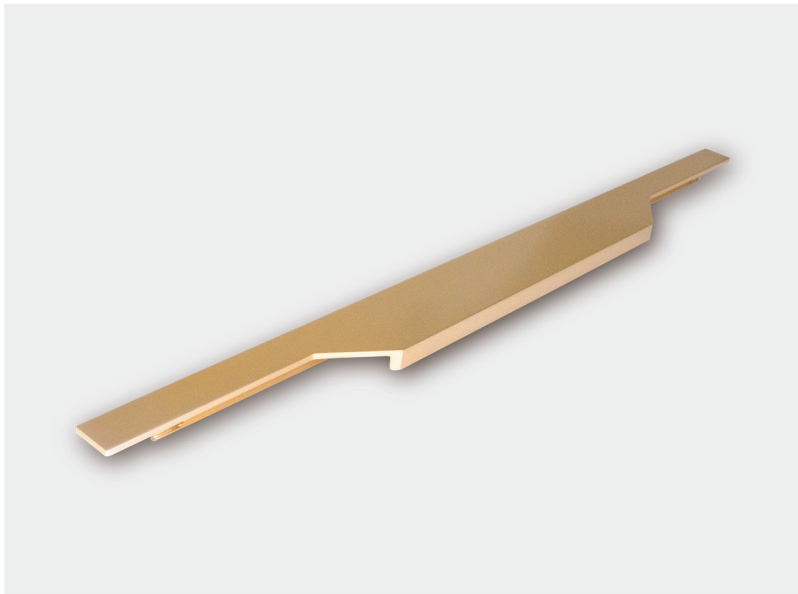

RD1024/ RD1014/ RD1029

Aluminum handle series

RD1024

Technical specifications:

Material: Aluminum

Size: 450