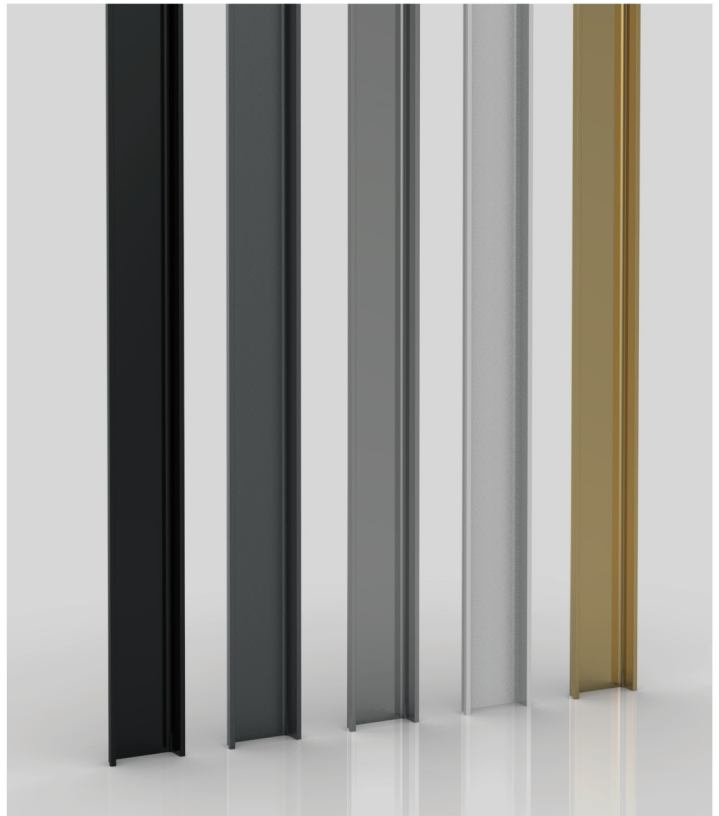

It is made of high-quality aluminum and available in 3000 and 4100mm lengths.

There are five colors: white, black, brushed steel, aluminum and bright gold.

information

L	3000	4100
Aluminum		
Brushed steel		
White		
Black matt		
Bright gold		
Material	Aluminum	
Package	10	

RD3002

Handle Series

Product Introduction

The profile is perfect for use between two drawers, giving us the possibility to open the drawers from the top and from the bottom.

It is made of high-quality aluminum and available in 3000 and 4100mm lengths.

There are five colors: white, black, brushed steel, aluminum and bright gold.

information

L	3000	4100
Aluminum		
Brushed steel		
White		
Black matt		
Bright gold		
Material	Aluminum	
Package	10	

BRACKET FOR HORIZONTAL PROFILES