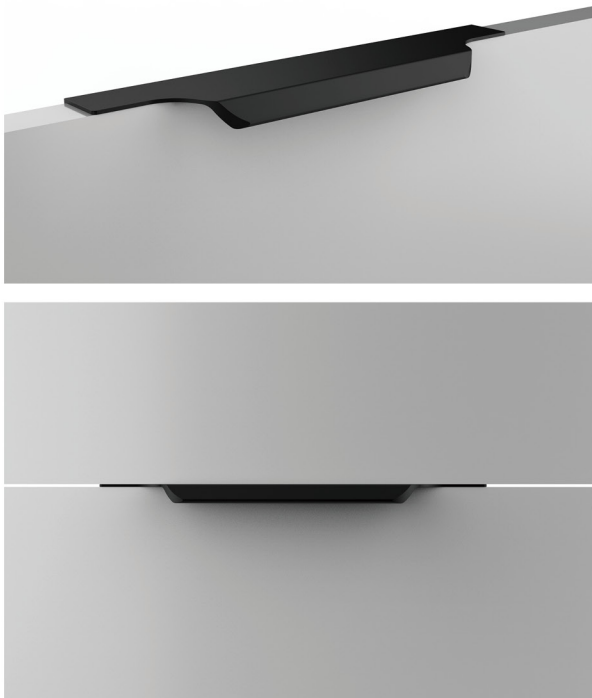

Product Introduction

This handle features rhombus design, exquisite and fashionable, and is very easy to grip.

Its edges have been manually polished and are very smooth.

There are five colors: white, black, brushed steel, aluminum and bright gold.

information

Item No.	L	HA	N
RD1137-96	147	110	96
RD1137-128	197	160	128
RD1137-224	297	260	224
RD1137-320	397	297	320
RD1137-450	447	347	192*2
RD1137-500	497	397	224*2
RD1137-600	597	497	256*2
RD1137-700	697	597	288*2
RD1137-800	797	697	352*2