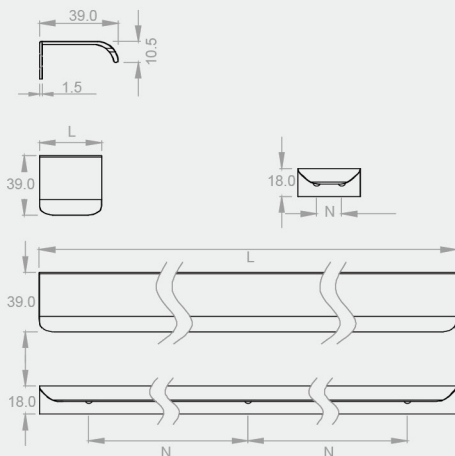

information