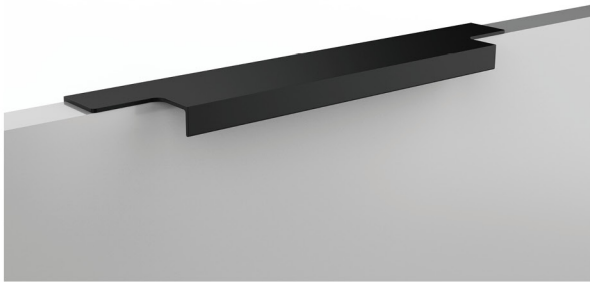

MEATON

■ HANDLE

EXQUISITE

RD1134

Product Introduction

This handle is very small and exquisite, making it an art piece to decorate life.

There are five colors: white, black, brushed steel, aluminum and bright gold.

information

Item No.	L	N
RD1134-32	60	32
RD1134-96	147	96

Handle Series

Product Introduction

This handle has a streamlined design that enhances grip comfort, making it both aesthetically pleasing and practical.

There are five colors: white, black, brushed steel, aluminum and bright gold.

information

Item No.	L	N
RD1135-16	40	16
RD1135-128	147	128
RD1135-160	197	160
RD1135-224	297	224
RD1135-320	397	320
RD1135-450	447	192*2
RD1135-500	497	224*2
RD1135-600	597	256*2