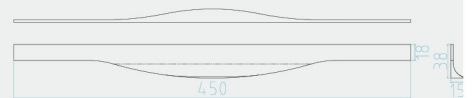

RD1014

Technical specifications:

Material: Aluminum

Size: 450