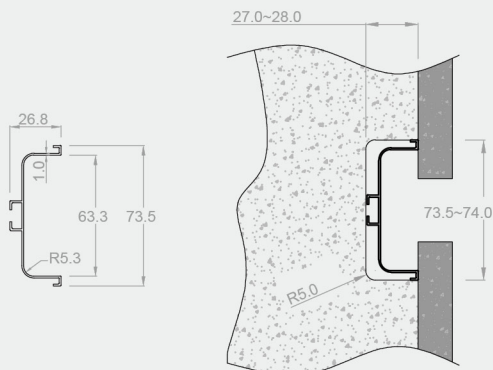

L	3000	4100
Aluminum		
Brushed steel		
White		
Black matt		
Bright gold		
Material	Aluminum	
Package	10