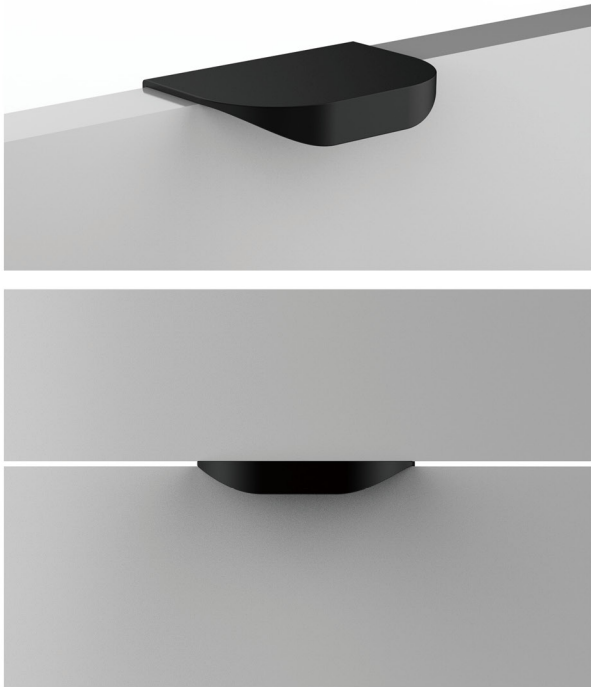

MEATON

■ HANDLE

EXQUISITE

RD1134

Product Introduction

This handle is very small and exquisite, making it an art piece to decorate life.

There are five colors: white, black, brushed steel, aluminum and bright gold.

information

Item No.	L	N
RD1134-32	60	32
RD1134-96	147	96

Handle Series

Product Introduction

This handle has a streamlined design that enhances grip comfort, making it both aesthetically pleasing and practical.