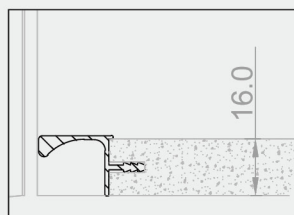

L	3000	4100
Aluminum		
Brushed steel		
White		
Black matt		
Bright gold		
Material	Aluminum	
Package	10