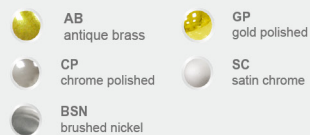

RD4019

Technical specifications:

Material: stainless steel

Size: 90