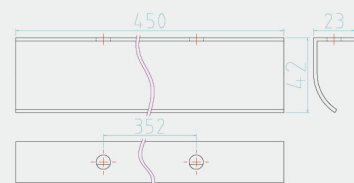

information

BRACKET FOR HORIZONTAL PROFILES

RD5001

Product Introduction

A bracket makes it possible to mount horizontal C and L profiles both inside the body walls and to the partitions.

The bracket can also be used to connect two profiles horizontally at right angles.

Technical specifications:

Material: Aluminum

Size: 450

RD1022

Technical specifications:

Material: Aluminum

Size: 450

HANDLE

RD1020/ RD1023/ RD1017

Aluminum handle series

RD1020

Technical specifications:

Material: Aluminum

Size: 450

matt

BL
black