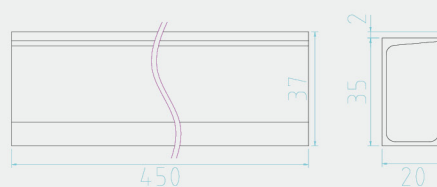

polished

RD1023

Technical specifications:

Material: Aluminum

Size: 450

matt

BL
black

polished