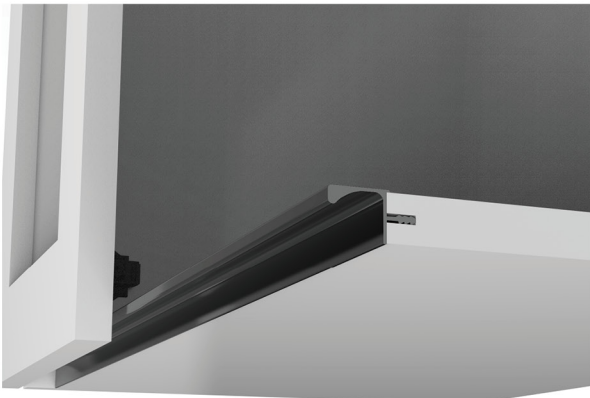

**PURE HANDLESS
SYSTEM**

MEATON

RD3000

Handle Series

Product Introduction

This profile is used for hanging cabinets.

It is made of high-quality aluminum and available in 3000 and 4100mm lengths.

There are five colors: white, black, brushed steel, aluminum and bright gold.

information

L	3000	4100
Aluminum		
Brushed steel		
White		
Black matt		
Bright gold		
Material	Aluminum	
Package	10	

PURE HANDLELESS SYSTEM L

RD3001

Product Introduction

The profile mounted directly under the worktop.