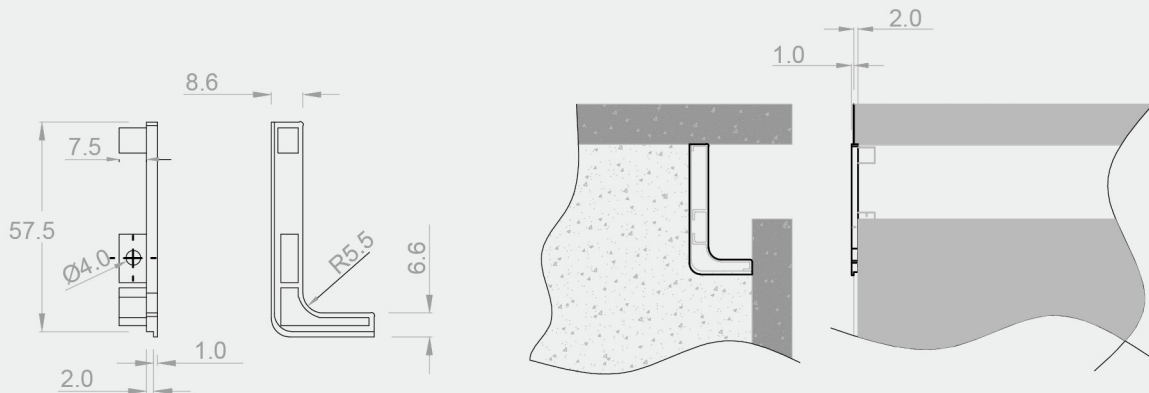

information