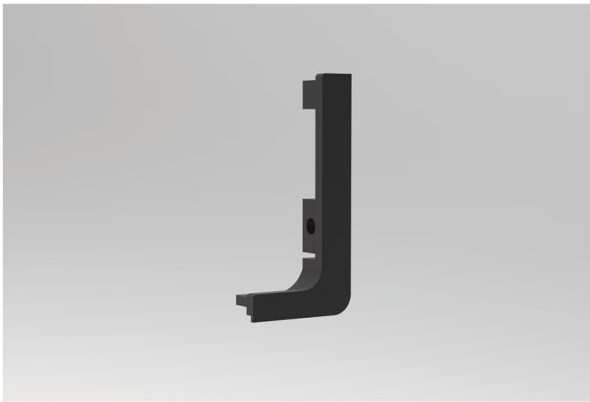

RD3002

Handle Series

Product Introduction

The profile is perfect for use between two drawers, giving us the possibility to open the drawers from the top and from the bottom.

It is made of high-quality aluminum and available in 3000 and 4100mm lengths.

There are five colors: white, black, brushed steel, aluminum and bright gold.

information

L	3000	4100
Aluminum		
Brushed steel		
White		
Black matt		
Bright gold		
Material	Aluminum	
Package	10	

BRACKET FOR HORIZONTAL PROFILES

RD3001-L/R

Product Introduction

Pure handless system has integrated end cover to avoid the white space at both ends.

It is fully color matched with aluminum hidden handles, forming an overall set of perfect fit and preventing scratches.