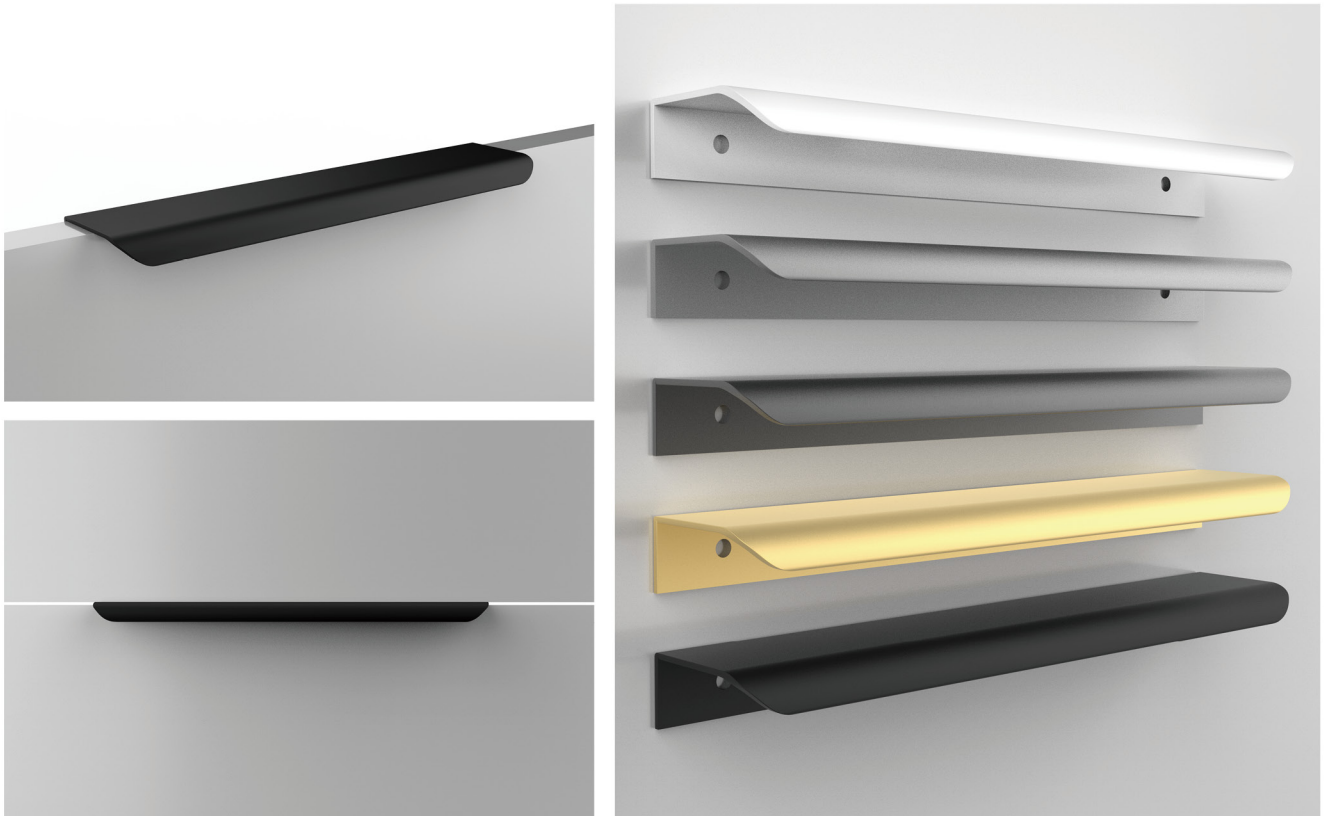

Handle Series

Product Introduction