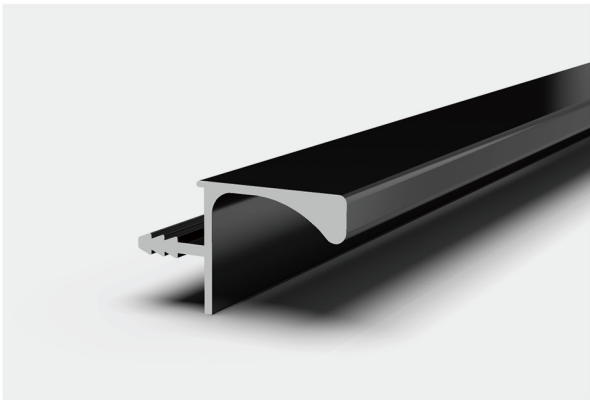

Product Introduction

This handle features rhombus design, exquisite and fashionable, and is very easy to grip.

Its edges have been manually polished and are very smooth.

There are five colors: white, black, brushed steel, aluminum and bright gold.

**PURE HANDLESS
SYSTEM**

MEATON

RD3000

Handle Series

Product Introduction

This profile is used for hanging cabinets.

It is made of high-quality aluminum and available in 3000 and 4100mm lengths.

There are five colors: white, black, brushed steel, aluminum and bright gold.

information

L	3000	4100
Aluminum		
Brushed steel		
White		
Black matt		
Bright gold		
Material	Aluminum	
Package	10	

PURE HANDLELESS SYSTEM L

RD3001

Product Introduction

The profile mounted directly under the worktop.

RD3002

Handle Series

Product Introduction

The profile is perfect for use between two drawers, giving us the possibility to open the drawers from the top and from the bottom.

It is made of high-quality aluminum and available in 3000 and 4100mm lengths.