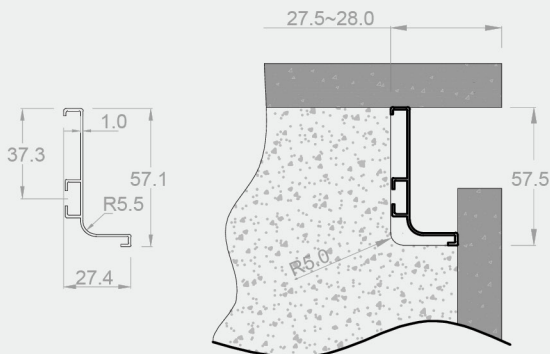

It is made of high-quality aluminum and available in 3000 and 4100mm lengths.

There are five colors: white, black, brushed steel, aluminum and bright gold.

information

L	3000	4100
Aluminum		
Brushed steel		
White		
Black matt		
Bright gold		
Material	Aluminum	
Package	10	