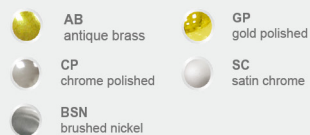

RD4018

Technical specifications:

Material: stainless steel

Size: 65