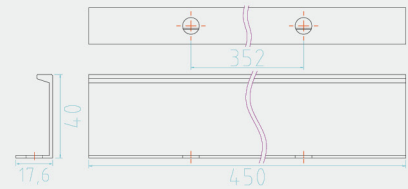

information

BRACKET FOR HORIZONTAL PROFILES

RD5001

Product Introduction

A bracket makes it possible to mount horizontal C and L profiles both inside the body walls and to the partitions.

The bracket can also be used to connect two profiles horizontally at right angles.

information

RD1011/ RD1010/ RD1022

Aluminum handle series

RD1011

Technical specifications:

Material: Aluminum

Size: 450

RD1010

Technical specifications:

Material: Aluminum

Size: 450

RD1022

Technical specifications:

Material: Aluminum

Size: 450

HANDLE