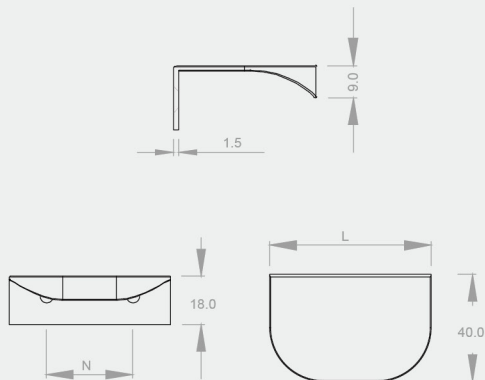

information