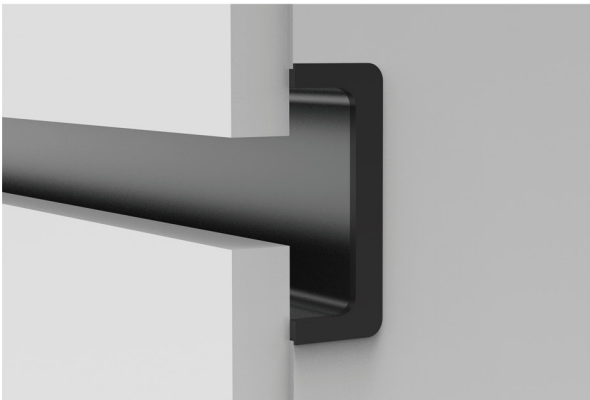

RD3002

Handle Series

Product Introduction

The profile is perfect for use between two drawers, giving us the possibility to open the drawers from the top and from the bottom.

It is made of high-quality aluminum and available in 3000 and 4100mm lengths.

RD3001-L/R

Product Introduction

Pure handless system has integrated end cover to avoid the white space at both ends.

It is fully color matched with aluminum hidden handles, forming an overall set of perfect fit and preventing scratches.

information

RD3002-L/R

Handle Series

Product Introduction

Pure handless system has integrated end cover to avoid the white space at both ends.

It is fully color matched with aluminum hidden handles, forming an overall set of perfect fit and preventing scratches.

information

BRACKET FOR HORIZONTAL PROFILES

RD5001

Product Introduction

A bracket makes it possible to mount horizontal C and L profiles both inside the body walls and to the partitions.

The bracket can also be used to connect two profiles horizontally at right angles.