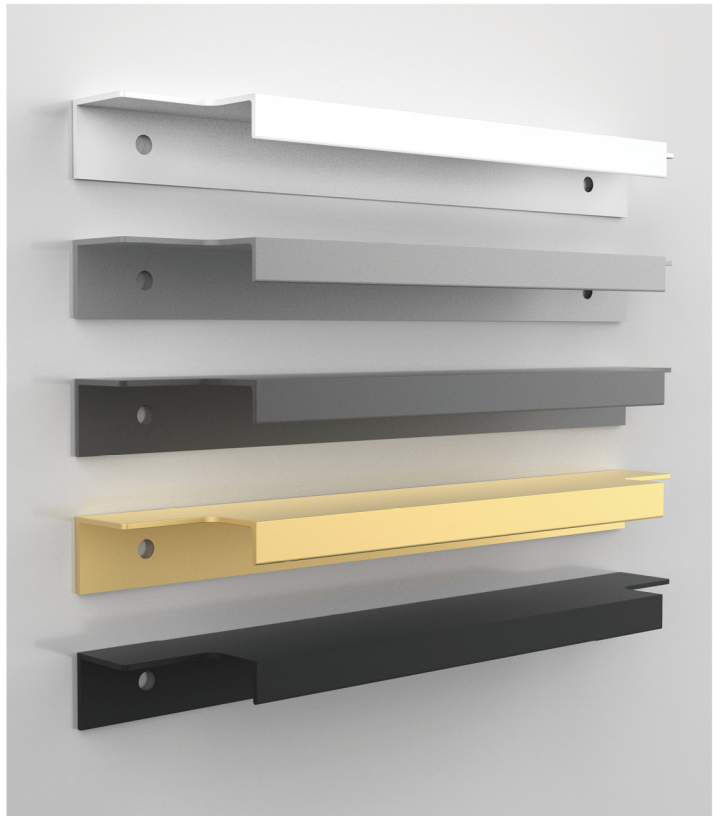

MEATON

■ HANDLE

EXQUISITE

RD1134

Product Introduction

This handle is very small and exquisite, making it an art piece to decorate life.

There are five colors: white, black, brushed steel, aluminum and bright gold.

There are five colors: white, black, brushed steel, aluminum and bright gold.

information

Item No.	L	N
RD1135-16	40	16
RD1135-128	147	128
RD1135-160	197	160
RD1135-224	297	224
RD1135-320	397	320
RD1135-450	447	192*2
RD1135-500	497	224*2
RD1135-600	597	256*2

Product Introduction

This handle highlights the Bauhaus style, showing off the modern home on the preferred taste and modernism personality.

There are five colors: white, black, brushed steel, aluminum and bright gold.

It is made of high-quality aluminum and available in 3000 and 4100mm lengths.

There are five colors: white, black, brushed steel, aluminum and bright gold.

information

L	3000	4100
Aluminum		
Brushed steel		
White		
Black matt		
Bright gold		
Material	Aluminum	
Package	10	