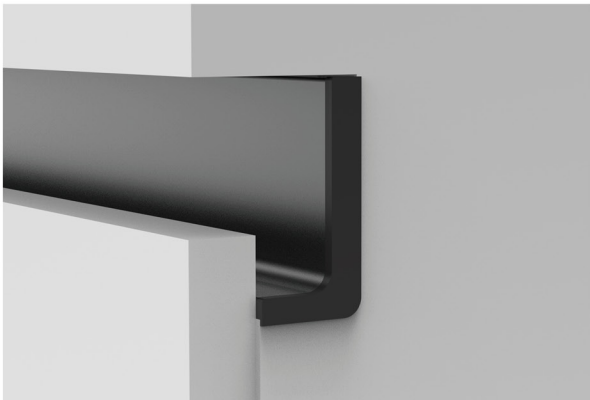

RD3002

Handle Series

Product Introduction

The profile is perfect for use between two drawers, giving us the possibility to open the drawers from the top and from the bottom.

It is made of high-quality aluminum and available in 3000 and 4100mm lengths.

There are five colors: white, black, brushed steel, aluminum and bright gold.

information

L	3000	4100
Aluminum		
Brushed steel		
White		
Black matt		
Bright gold		
Material	Aluminum	
Package	10	

BRACKET FOR HORIZONTAL PROFILES

RD3001-L/R

Product Introduction

Pure handless system has integrated end cover to avoid the white space at both ends.

It is fully color matched with aluminum hidden handles, forming an overall set of perfect fit and preventing scratches.

information

BRACKET FOR HORIZONTAL PROFILES

RD5001

Product Introduction

A bracket makes it possible to mount horizontal C and L profiles both inside the body walls and to the partitions.

The bracket can also be used to connect two profiles horizontally at right angles.