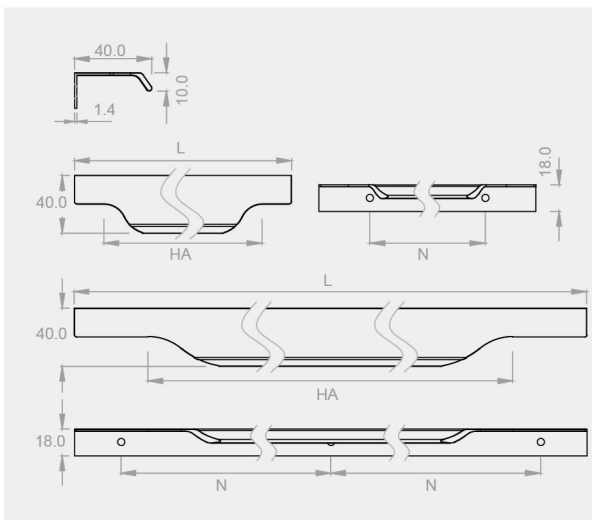

information

Item No.	L	HA	N
RD1137-96	147	110	96
RD1137-128	197	160	128
RD1137-224	297	260	224
RD1137-320	397	297	320
RD1137-450	447	347	192*2
RD1137-500	497	397	224*2
RD1137-600	597	497	256*2
RD1137-700	697	597	288*2
RD1137-800	797	697	352*2