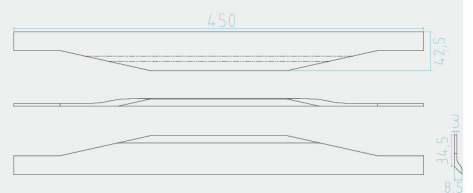

Aluminum handle series

RD1024

Technical specifications:

Material: Aluminum

Size: 450

RD1014

Technical specifications:

Material: Aluminum

Size: 450

RD1029

Technical specifications:

Material: Aluminum

Size: 450

HANDLE

RM5925/ RM5928/ RM5960

iron handle series

RM5925

Technical specifications:

Material: iron

Size: 128/160/224/320

BSN
brushed nickel

CP
chrome polished

SC
satin chrome

RM5928

Technical specifications:

Material: iron

Size: 128

BSN
brushed nickel

RM5960

Technical specifications:

Material: iron

Size: 64/96/128/160/224