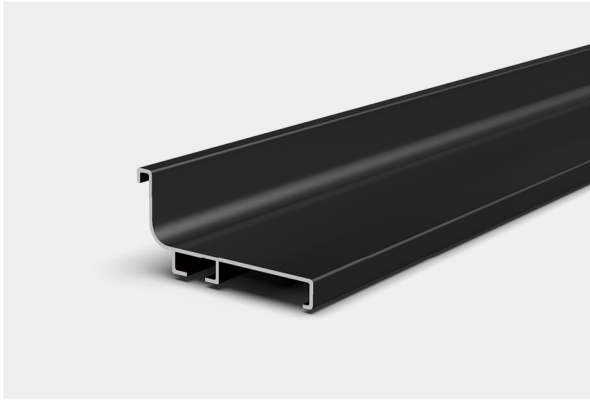

**PURE HANDLESS
SYSTEM**

MEATON

RD3000

Handle Series

Product Introduction

This profile is used for hanging cabinets.

It is made of high-quality aluminum and available in 3000 and 4100mm lengths.

There are five colors: white, black, brushed steel, aluminum and bright gold.

information

L	3000	4100
Aluminum		
Brushed steel		
White		
Black matt		
Bright gold		
Material	Aluminum	
Package	10	

PURE HANDLELESS SYSTEM L

RD3001

Product Introduction

The profile mounted directly under the worktop.

It is made of high-quality aluminum and available in 3000 and 4100mm lengths.

There are five colors: white, black, brushed steel, aluminum and bright gold.

information

L	3000	4100
Aluminum		
Brushed steel		
White		
Black matt		
Bright gold		
Material	Aluminum	
Package	10	

RD3002

Handle Series

Product Introduction

The profile is perfect for use between two drawers, giving us the possibility to open the drawers from the top and from the bottom.

It is made of high-quality aluminum and available in 3000 and 4100mm lengths.