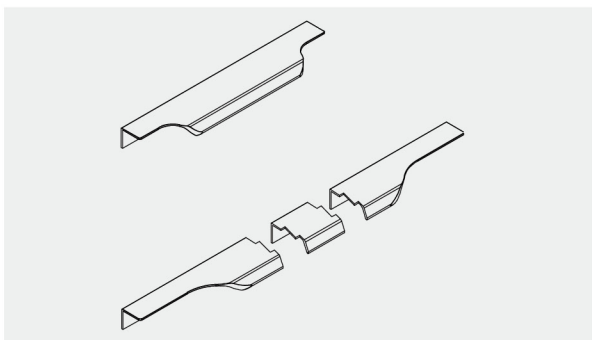

Product Introduction

This handle features rhombus design, exquisite and fashionable, and is very easy to grip.

Its edges have been manually polished and are very smooth.

There are five colors: white, black, brushed steel, aluminum and bright gold.