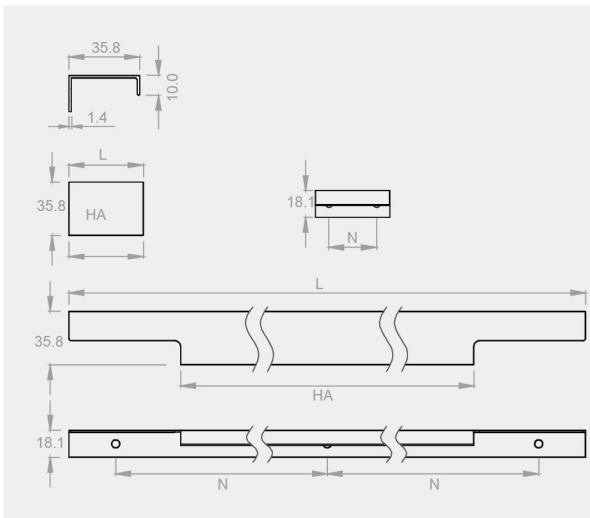

information

Item No.	L	HA	N
RD1136-32	50	50	32
RD1136-128	146	96	128
RD1136-160	197	147	160
RD1136-224	297	247	224
RD1136-288	347	197	288
RD1136-320	397	247	320
RD1136-450	447	297	192*2
RD1136-500	497	347	224*2
RD1136-600	597	447	256*2